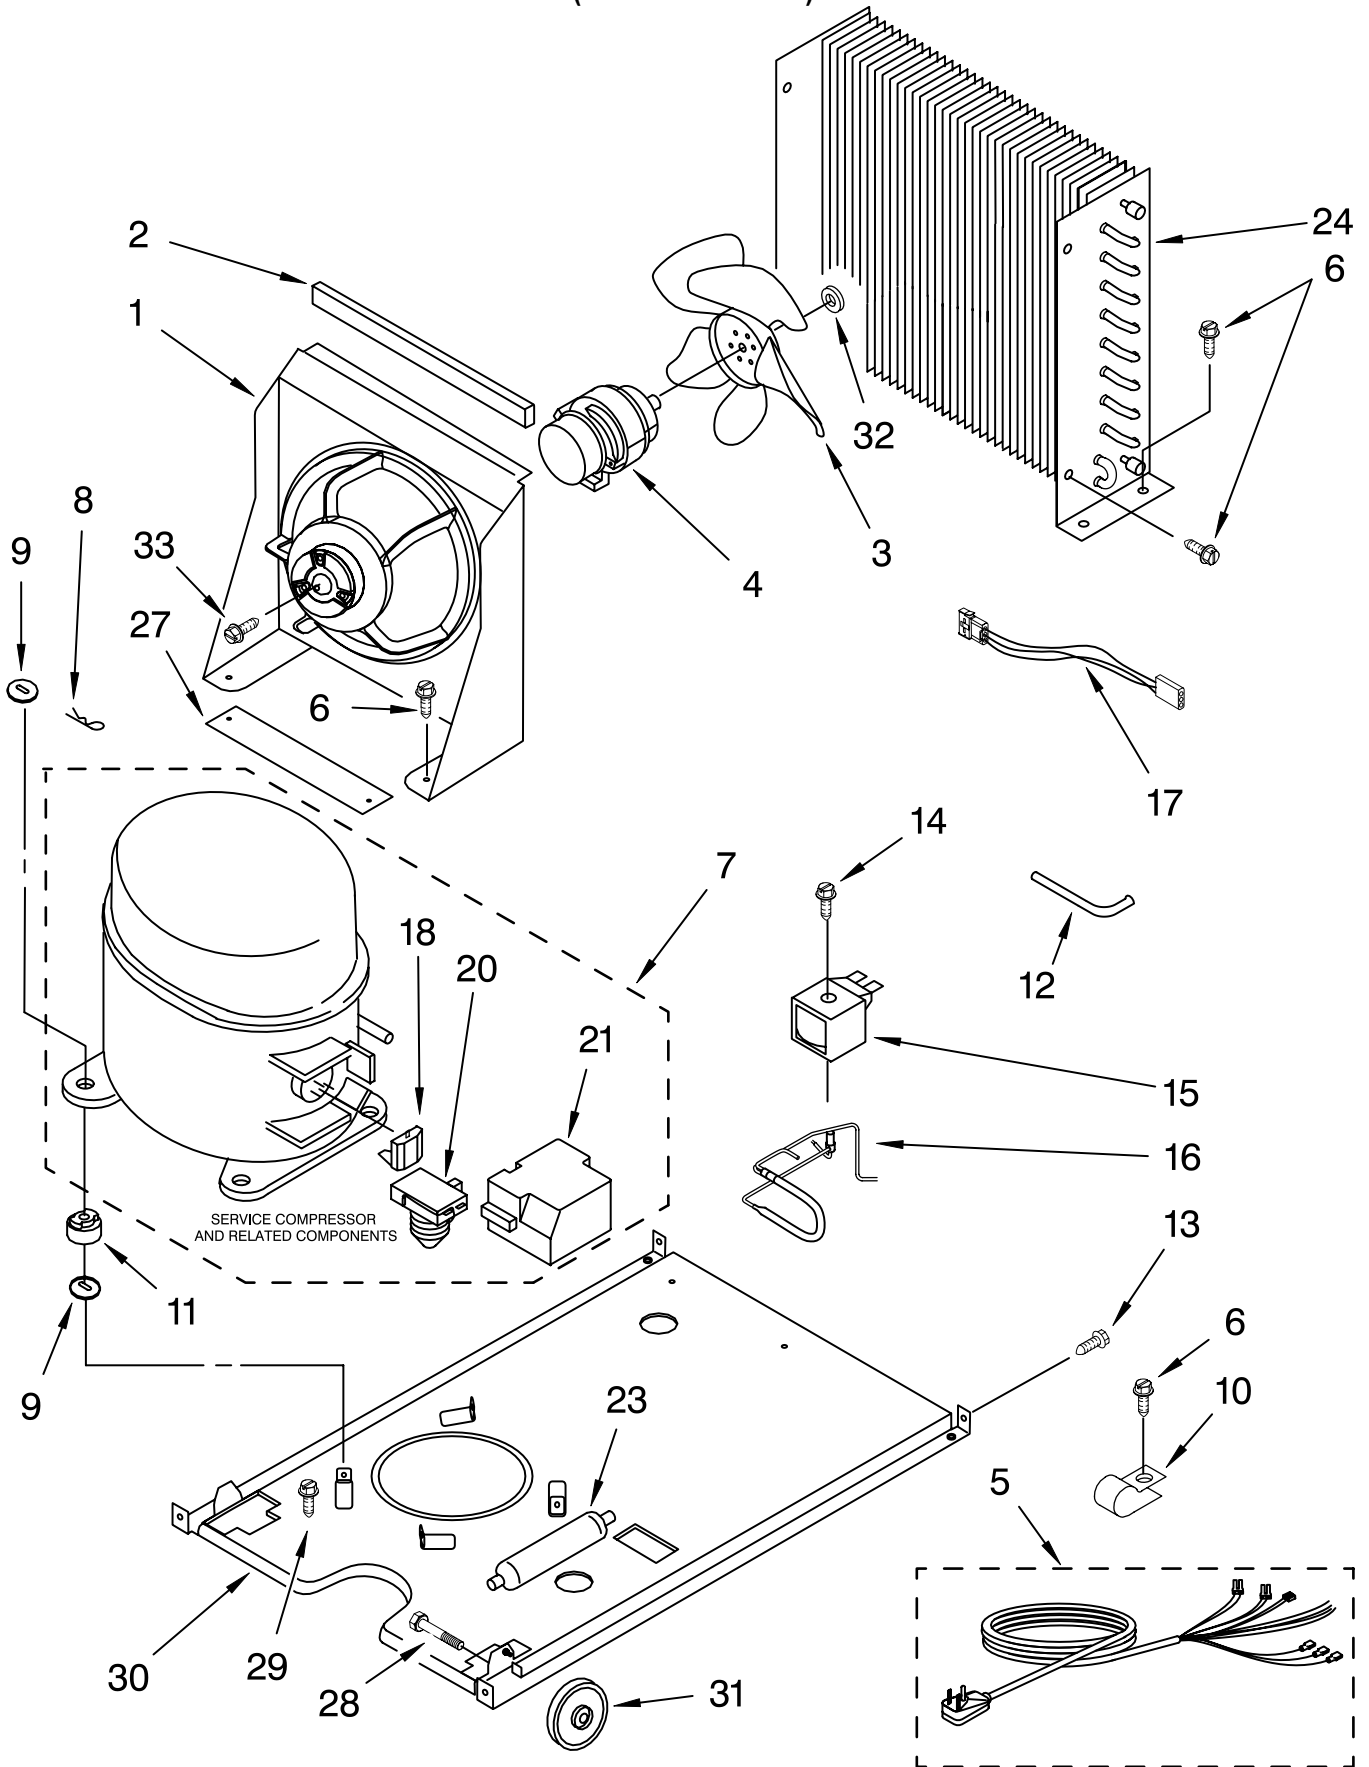

UNIT PARTS

For Models: KUIS155HLS3
(STAINLESS STEEL)

FOR ORDERING INFORMATION REFER TO PARTS PRICE LIST

UNIT PARTS

For Models: KUIS155HLS3
(STAINLESS STEEL)

Illus. No.	Part No.	DESCRIPTION
1	2185532	Bracket, Fan Mtg.
2	2185675	Pad, Foam
3	2190685	Blade, Fan
4	2188537	Motor, Fan
5		Wiring Harness, Complete Unit (See #11 On Control Panel Parts Page)
6	304392	Screw 8-18 X 1/2
7	2208370	Compressor
8	A201435	Clip, Mounting
9	A201441	Shim (8)
10	2185960	Clamp (Power Cord)
11	2185965	Grommet (4)
12	2208415	Tube, Process
13	489423	Screw
14	489472	Screw
15	759112	Coil, Solenoid
16	2208413	Valve, Body
17	2187267	Wiring Harness, Condenser Fan
18	2217223	Overload
20	2217224	Relay, Start
21	2208371	Cover, Terminal
23	2209223	Drier
24	2185529	Condenser
27	2185858	Pad, Foam (2)
28	3370389	Screw 10-32X15/16
29	488500	Screw, Ground 8-32 X 3/8
30	2185511	Base, Unit
31	302819	Wheel
32	486692	Nut, Speed
33	489494	Screw 8-32 X 3/4

REFRIGERANT CHARGE

6.5 OZ. (R134A)